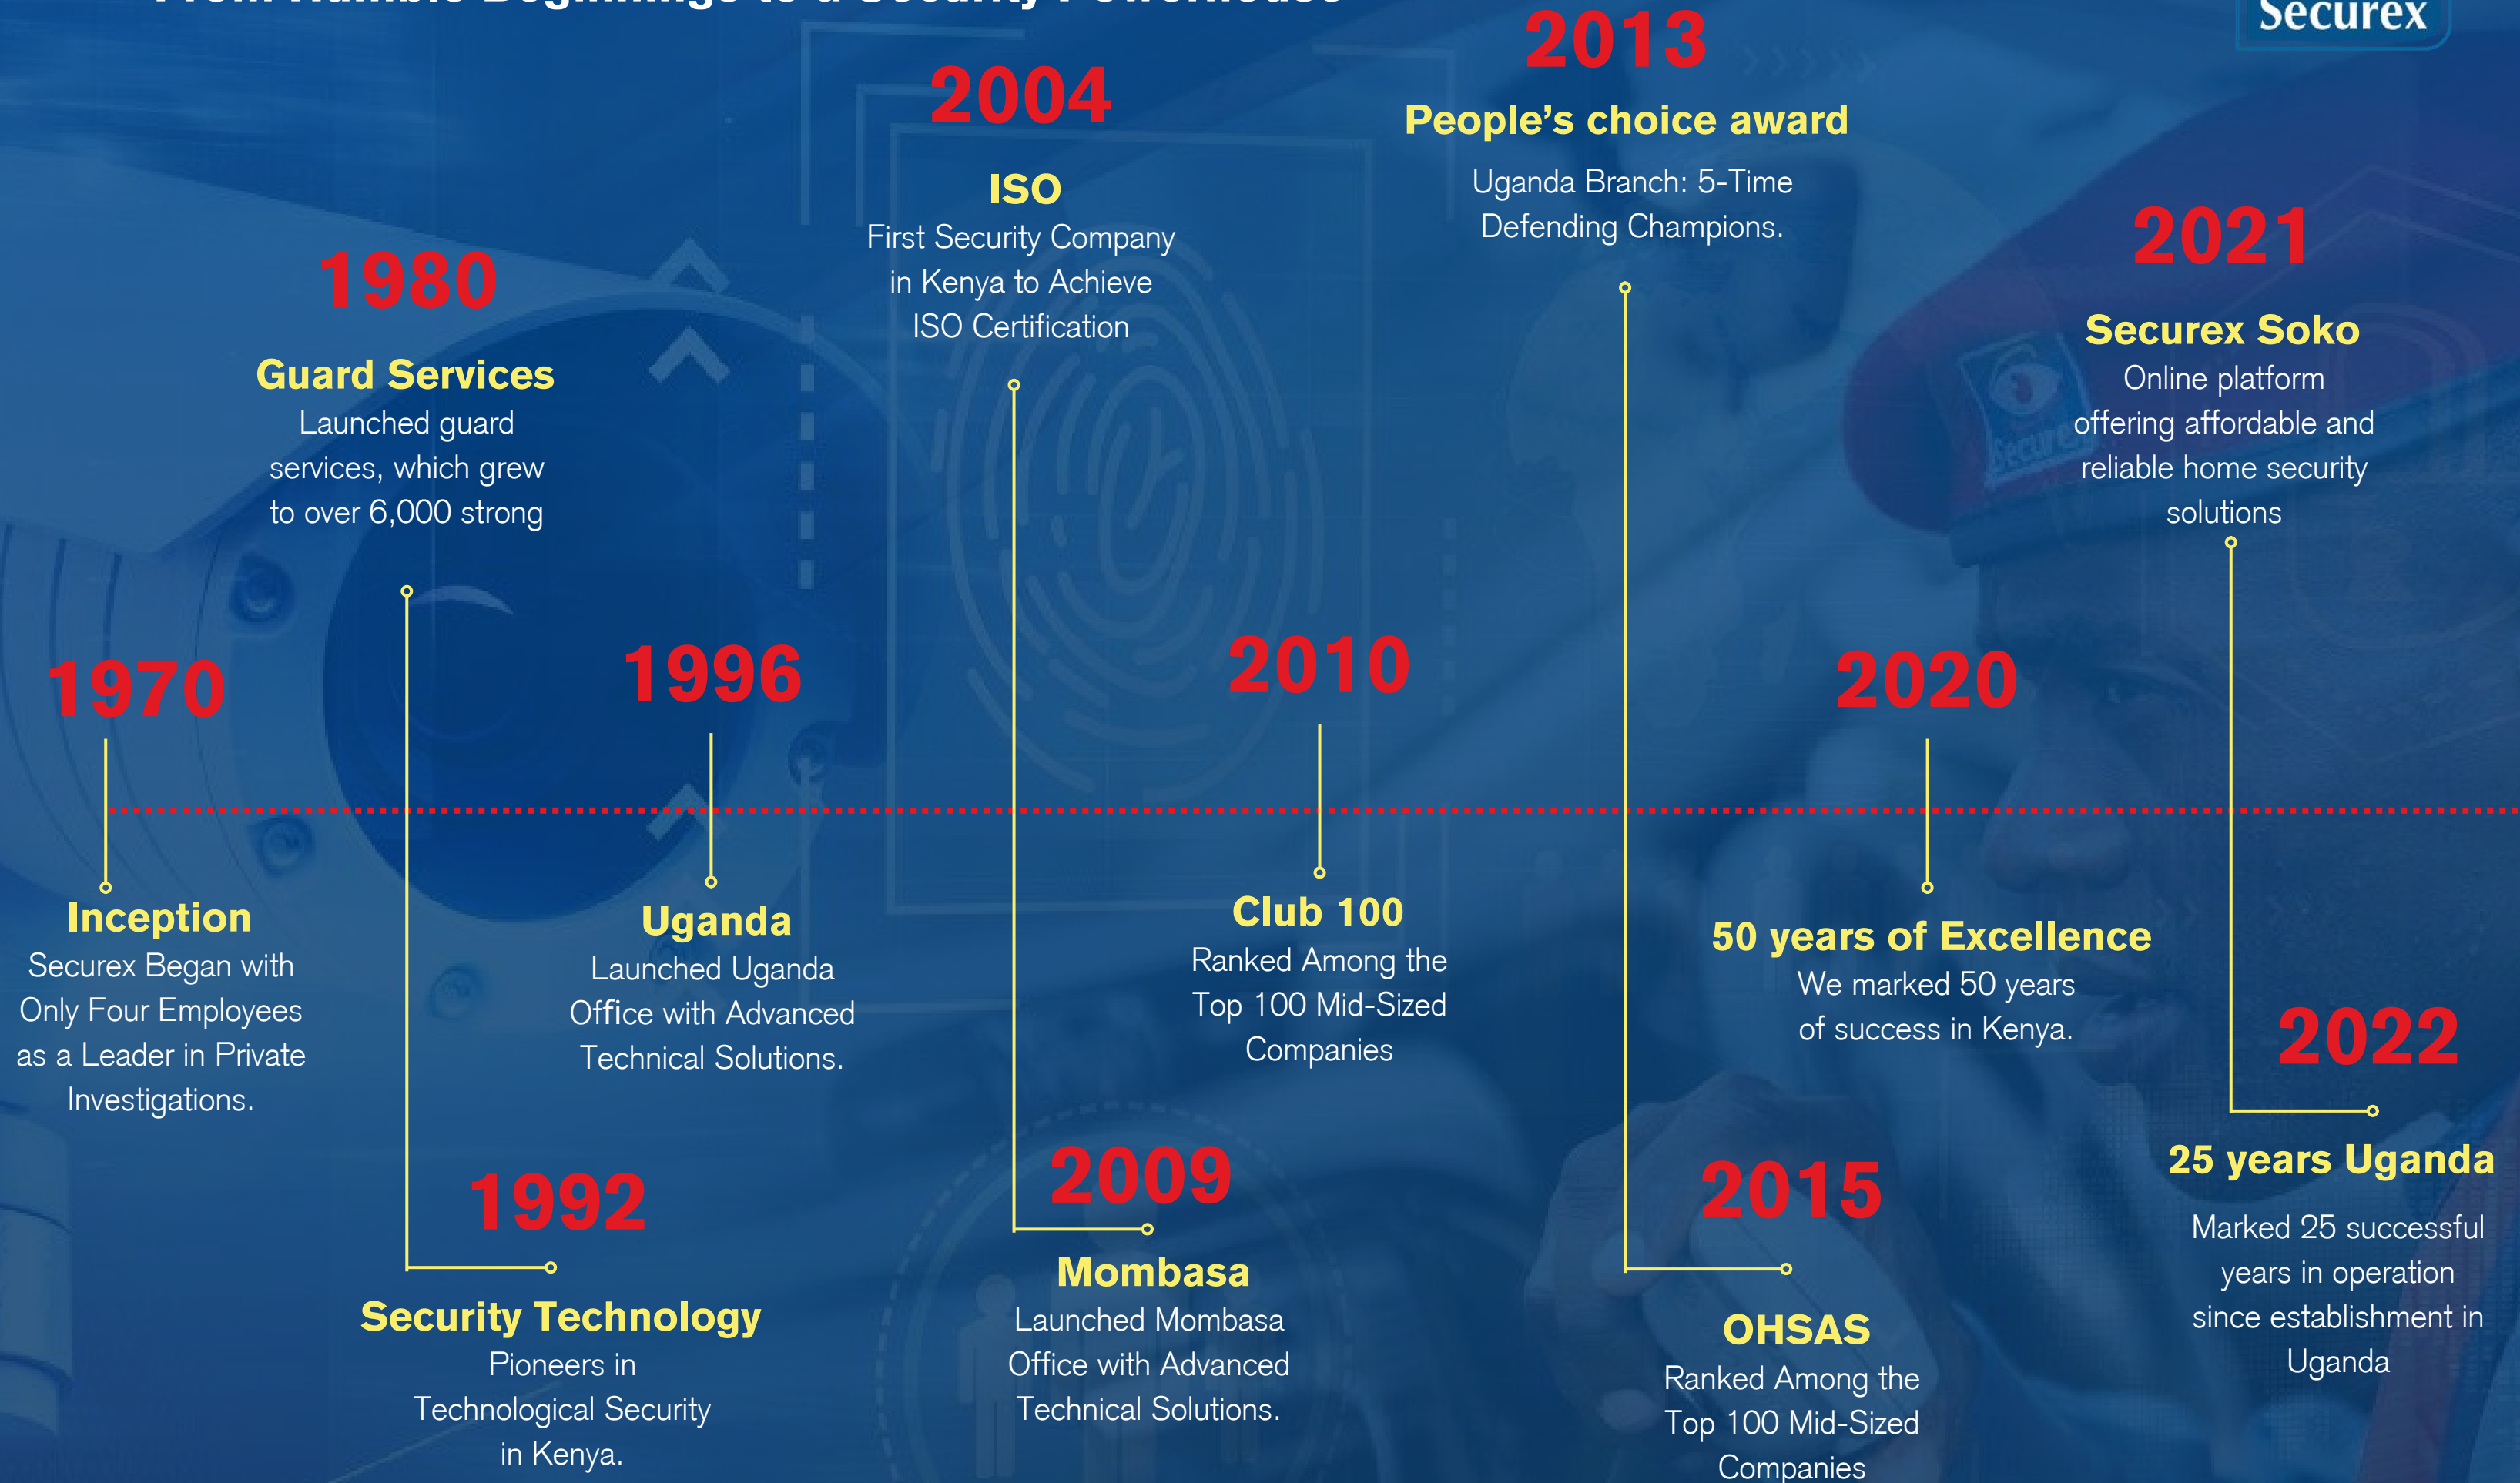

Securex

COMPANY PROFILE

ABOUT US

Established in 1970, Securex has fortified its position as the premier security provider offering technology-driven solutions across East Africa. With our headquarters in Kenya, we have expanded our influence across numerous territories, including Uganda, Tanzania, Rwanda, Burundi, Ethiopia, and South Sudan. We specialize in technologically advanced security solutions, tailored to suit varying needs across all sectors.

OUR JOURNEY

From Humble Beginnings to a Security Powerhouse

OUR FOOTPRINT

10,000+

Secured Sites across East Africa

6,000+

Employees worldwide

5,000+

OUR PURPOSE

Beyond Security to Peace of Mind

At Securex, we go beyond security solutions; our mission is to bring peace of mind to our clients. Prioritizing their safety and interests, our team, the 'Securex Heroes,' embodies our values to deliver unmatched service. Trust us to be your unwavering guardian, ensuring security and serenity.

Creating Freedom By Making Everyday Life Safer

OUR VALUES

**United as Family,
Committed to Excellence**

We Are Family

Our robust family values propel our security growth. United, we foster belonging beyond the workplace, strengthening our commitment to protect and serve clients as family.